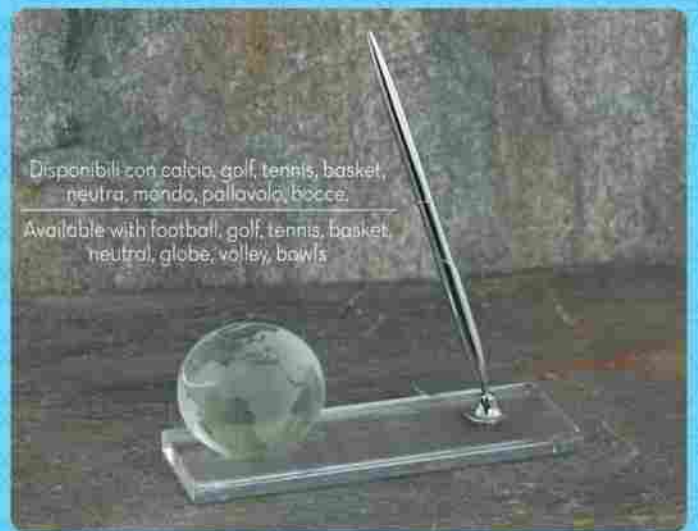

Disponibili con calcio, golf, tennis, basket,
neutra, mendo, pallavolo, bocce.

Available with football, golf, tennis, basket,
neutral, globe, volley, bowls

55170
cm 22

INCISIONE
ENGRAVING

STAMPA COLORI
COLOR PRINTING

SACC. VELLUTO
VELVET BAG