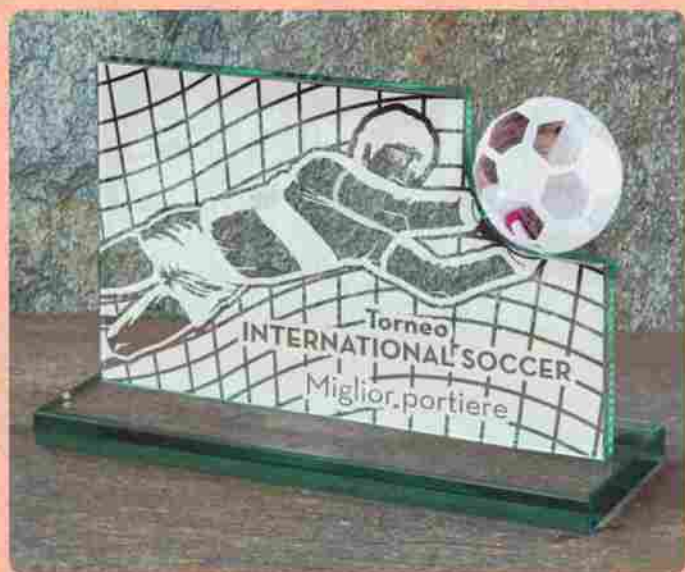

Available with football, golf, tennis, basket, neutral, globe, volley, bowls

57391  
cm 12

57392  
cm 14

57393  
cm 15

SOLO STAMPA COLORI  
ONLY COLOR PRINTING

SPESSORE 1,2 cm  
THICKNESS 1.2 cm

SCATOLA CARTONE  
CARTRON BOX