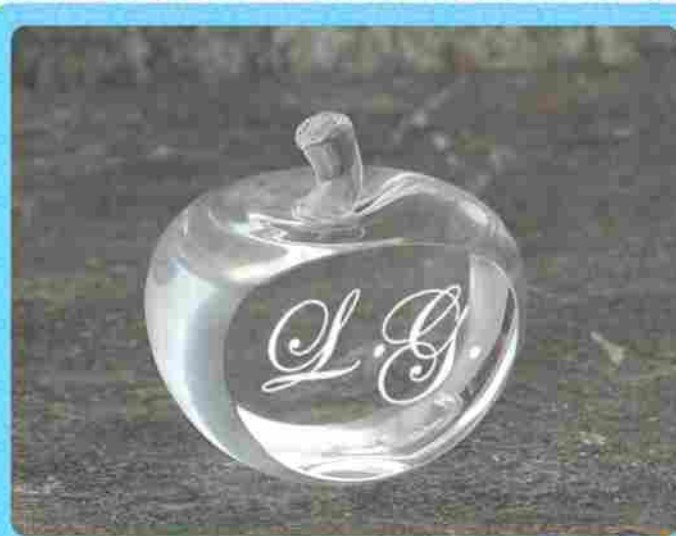

53541
cm 6

INCISIONE ENGRAVING

SPESSORE 3.5 cm THICKNESS 3.5 cm

CON BOX WITH BOX