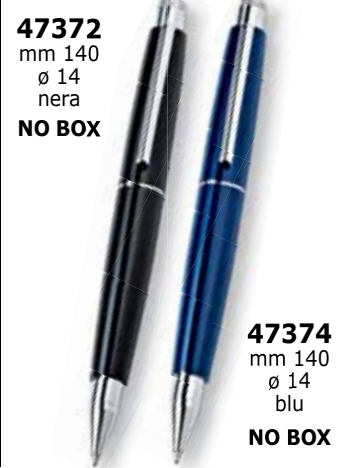

Articoli con disponibilità limitata

controllate sempre on line disponibilità, prezzo netto e tipo di box