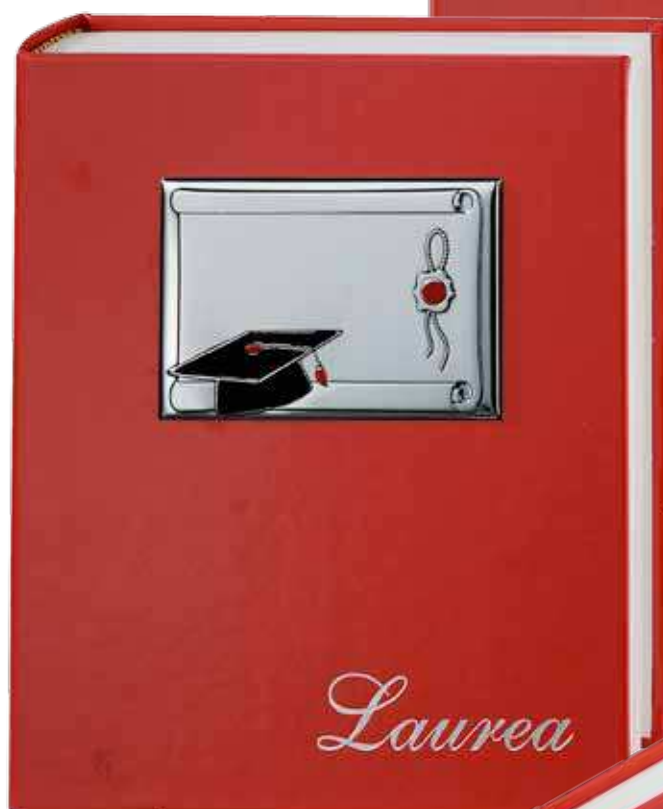

6334 D 20x25