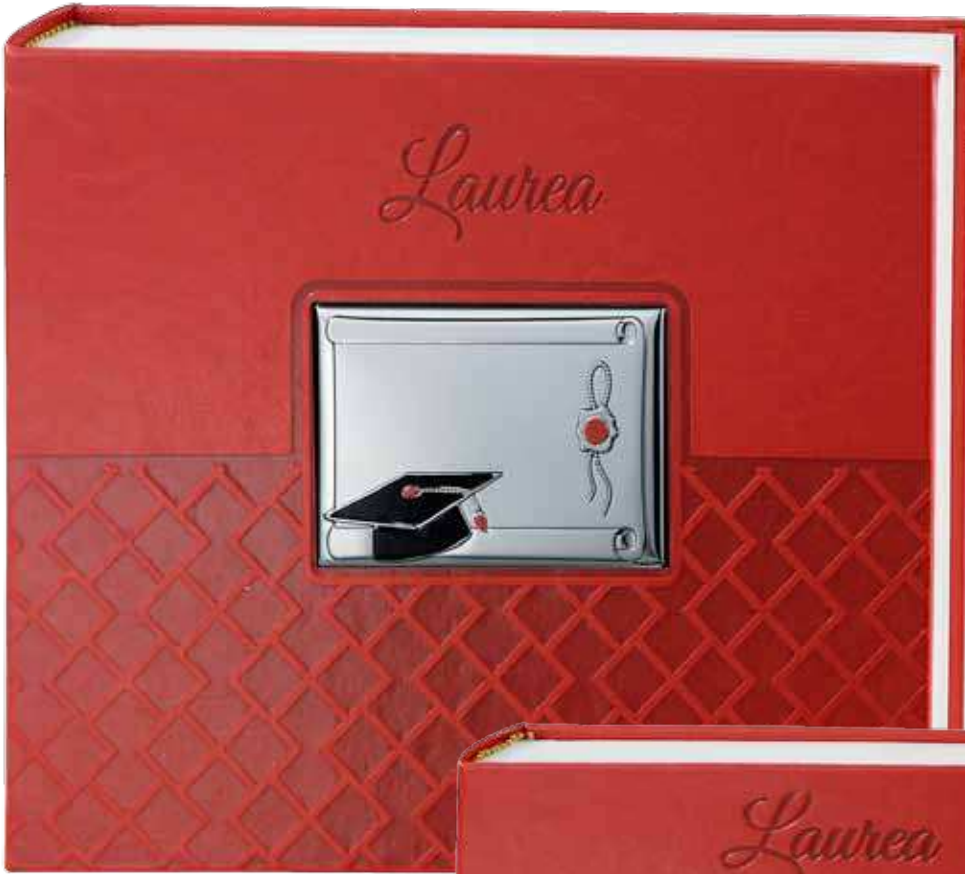

6338 D 30x25